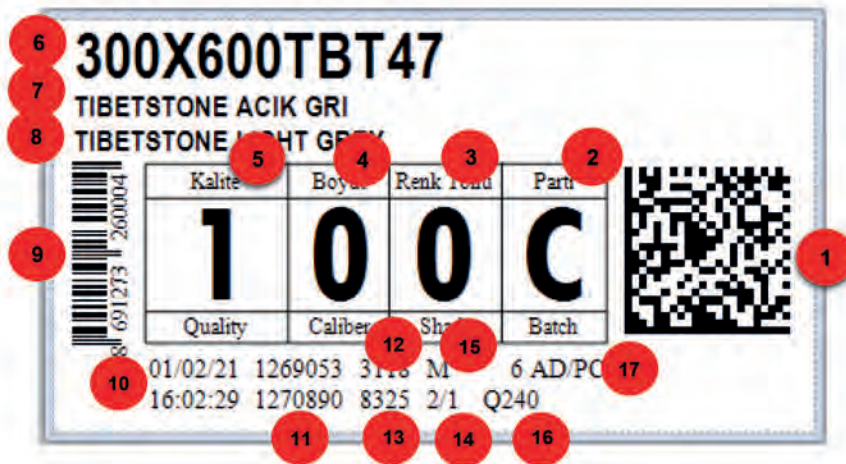

Box Label New Version

No	
1	Barcode.
2	Production batch number. There may be slight difference between production parties. Tiles with different batch numbers shall not be applied in the same area!!!
3	Shade Codes: (0) Center (+1) Dark (+2) Darker (-1) Light (-2) Lighter Tiles with different shade codes shall not be applied in the same area!!!
4	Caliber Code. Tiles with different caliber codes shall not be applied in the same area!!!

No	
5	Quality.
6	Product Code.
7	Product Definition (Turkish).
8	Product Definition (English).
9	EAN 13 Code.
10	Production Date.
11	Work order numbers. It is used to provide production traceability.
12	Packing Details.
13	Production Operator Code.
14	Production Department Code.
15	Packing Type: (Manual/Automatic)
16	Quantity on Pallet.
17	Quantity in Box.